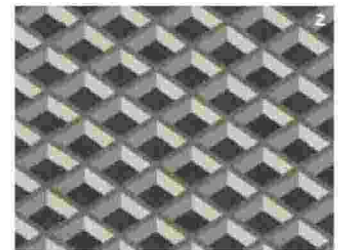

WALL PANELS

1 METAL ELEMENTS Custom metal fabricator Moz Designs is expanding its Blendz Patina collection of recycled aluminum surfacing with new options that evoke wood, water, copper and earth. The material can be specified in a range of sizes. mozdesigns.com

2 EYE-POPPING ILLUSION Swedish studio Front collaborated with wood veneer manufacturer Alpi to introduce Drapery Wood and Grid Wood. The latter uses four different hues in a traditional inlay pattern; the variety of finishes creates the illusion of a 3-D surface. alpiwood.com

3 LAYERED TRANSPARENCY The ViviStrata collection of etched glass from Forms+Surfaces includes Layers, which frames multiple patterns between two sheets. It comes with an invisible coating that repels dirt. forms-surfaces.com

4 HIDDEN SEAMS The mosaic-like Chip pattern is new to ModularArts' InterlockingRock collection of three dimensional gypsum panels. Fortified filler allows for seamless installation on walls of any size. modulararts.com