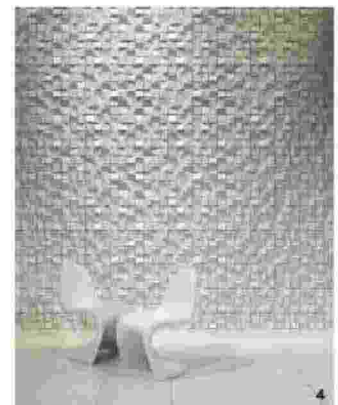

WALL PANELS

1 METAL ELEMENTS Custom metal fabricator Moz Designs is expanding its Blendz Patina collection of recycled aluminum surfacing with new options that evoke wood, water, copper and earth. The material can be specified in a range of sizes. mozdesigns.com

2 EYE-POPPING ILLUSION Swedish studio Front collaborated with wood veneer manufacturer Alpi to introduce Drapery Wood and Grid Wood. The latter uses four different hues in a traditional inlay pattern; the variety of finishes creates the illusion of a 3-D surface. alpiwood.com

3 LAYERED TRANSPARENCY The ViviStrata collection of etched glass from Forms+Surfaces includes Layers, which frames multiple patterns between two sheets. It comes with an invisible coating that repels dirt. forms-surfaces.com

4 HIDDEN SEAMS The mosaic-like Chip pattern is new to ModularArts' InterlockingRock collection of three dimensional gypsum panels. Fortified filler allows for seamless installation on walls of any size. modulararts.com